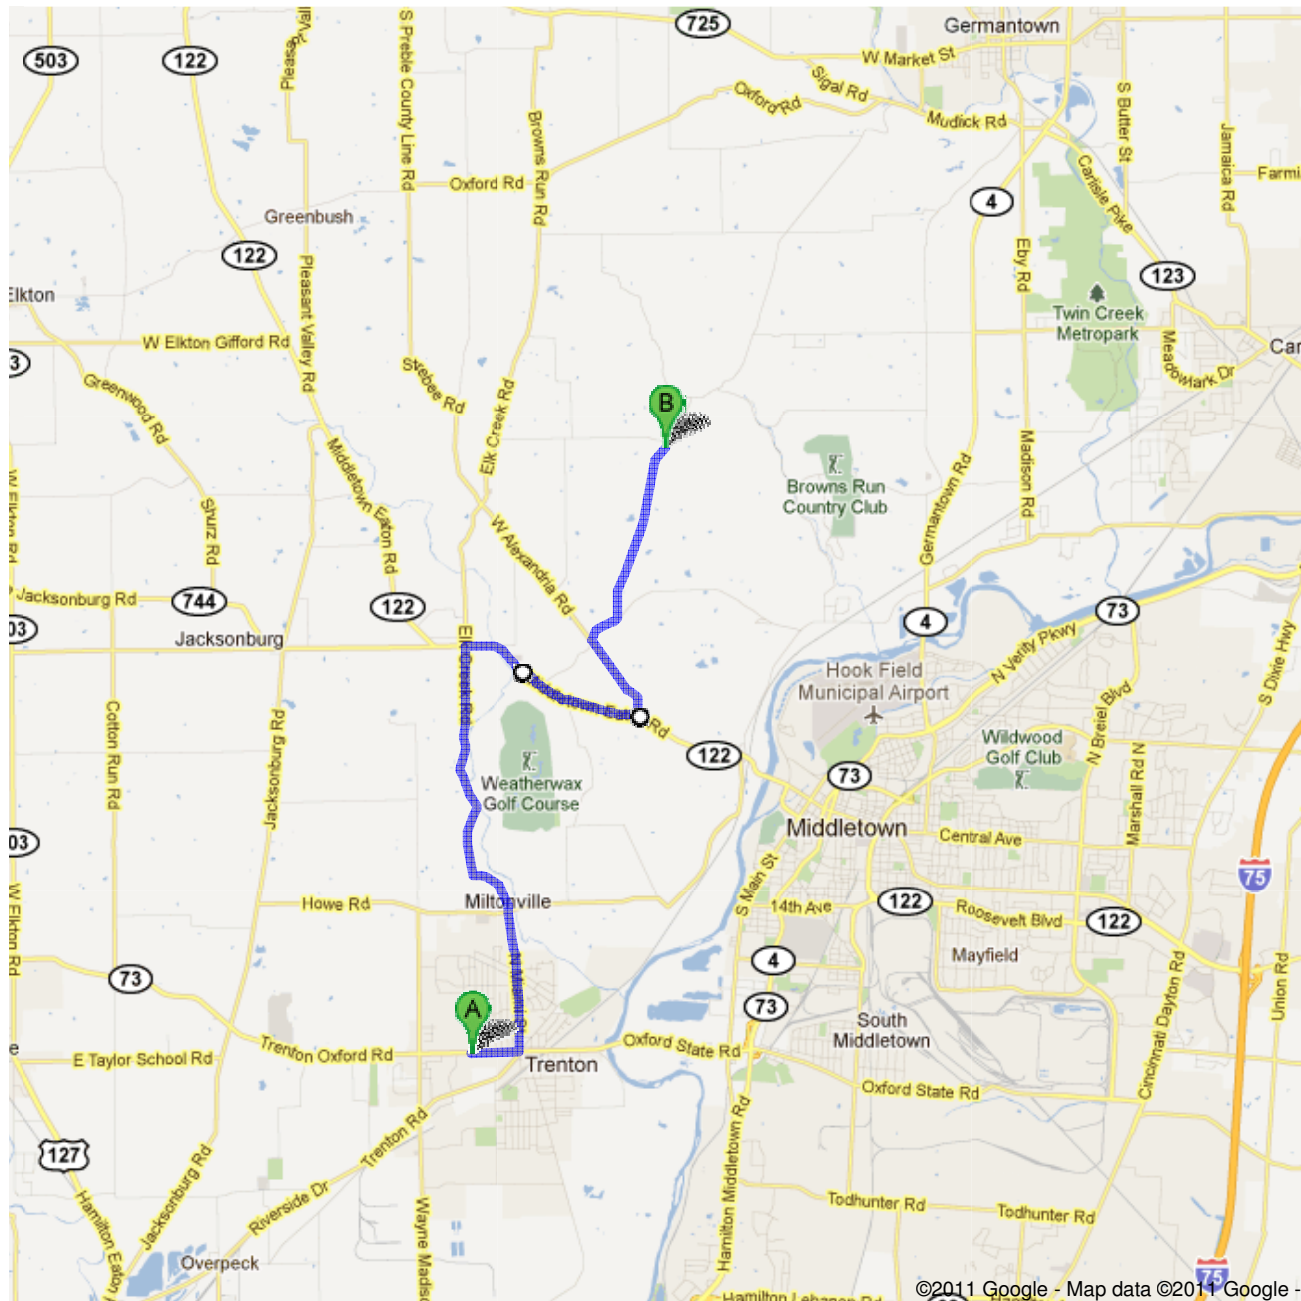

Directions to 7119 Hetzler Rd, Middletown, OH 45042
9.7 mi – about 19 mins

Save trees. Go green!
Download Google Maps on your phone at google.com/gmm

A 608 W State St, Trenton, OH 45067

- | | | |
|---|--|---------------------------|
| | 1. Head east on W State St toward Cranewood Dr | go 0.5 mi
total 0.5 mi |
|  | 2. Turn left onto N Miami St
About 2 mins | go 1.0 mi
total 1.5 mi |
| | 3. Continue onto Elk Creek Rd
About 6 mins | go 3.3 mi
total 4.8 mi |
|  | 4. Turn right onto OH-122 E/Middletown Eaton Rd
About 3 mins | go 1.9 mi
total 6.7 mi |
|  | 5. Turn left onto W Alexandria Rd
About 2 mins | go 0.9 mi
total 7.6 mi |
|  | 6. Take the 1st right onto Michael Rd
About 1 min | go 0.4 mi
total 8.0 mi |
|  | 7. Take the 1st left onto Hetzler Rd
Destination will be on the left
About 4 mins | go 1.8 mi
total 9.7 mi |

B 7119 Hetzler Rd, Middletown, OH 45042

These directions are for planning purposes only. You may find that construction projects, traffic, weather, or other events may cause conditions to differ from the map results, and you should plan your route accordingly. You must obey all signs or notices regarding your route.

Map data ©2011 Google

Directions weren't right? Please find your route on maps.google.com and click "Report a problem" at the bottom left.